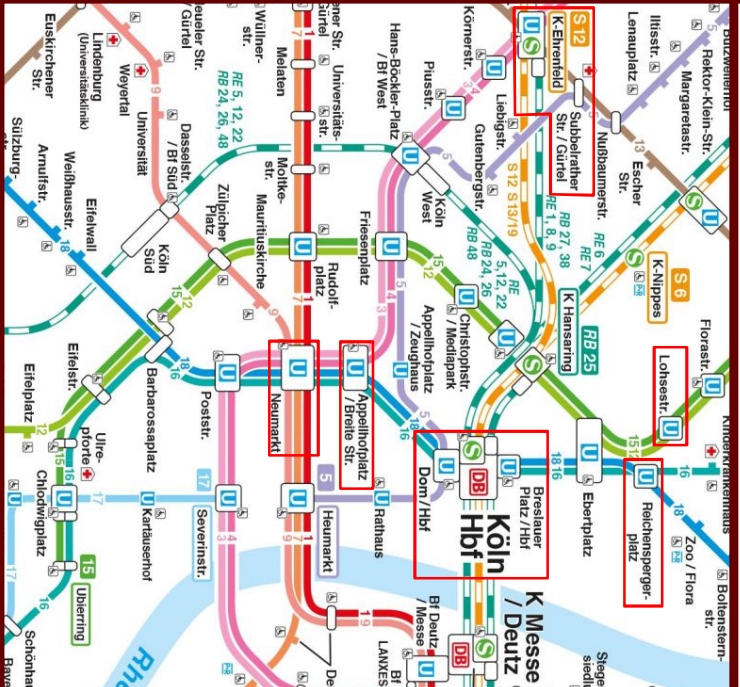

Ticket Options

"EinzelTicket Erwachsene, Kurzstrecke (K)" for 1,90€
This single ride ticket for 1 adult is valid for a trip of up to 4 stops (including the change of lines).

"EinzelTicket Erwachsene, Zone 1b" for 2,90€

This single ride ticket for 1 adult allows any trip within the city of Cologne within 90 minutes, but no circle and return trips.

"4erTicket Erwachsene, Zone 1b" for 11,30€

That's basically a strip card for four separate trips at the conditions mentioned above for 11,30€.

"TagesTicket Erwachsene, Zone 1b" for 8,60€

This ticket is valid the complete day and may be used for an unlimited number of rides within the city of Cologne.

www.vrs.info/de/englisch/tickets-and-tariffs/price-system-in-the-vrs.html

Sacred Harp in Germany

Germany

<http://www.sacredharpgermany.de/>

Berlin

<https://sacredharpberlin.weebly.com/>

Bremen

<http://www.sacredharpbremen.org/>

Köln

<https://www.sacredharpcoologne.com/>

Frankfurt

<http://sacredharpfrankfurt.weebly.com/>

Hamburg

<http://sacredharp-hamburg.weebly.com/>

München

<https://www.facebook.com/groups/781551348597002/>

Nürnberg

<https://www.meetup.com/de-DE/Nurnberg-Sacred-Harp/>

Emergency and Services

Police:	110
Fire Brigade:	112
Ambulance:	112
Taxi:	0221 2882
Tourism:	https://www.cologne.de/
Subway:	https://www.kvb.koeln/
Railway:	https://www.bahn.de/